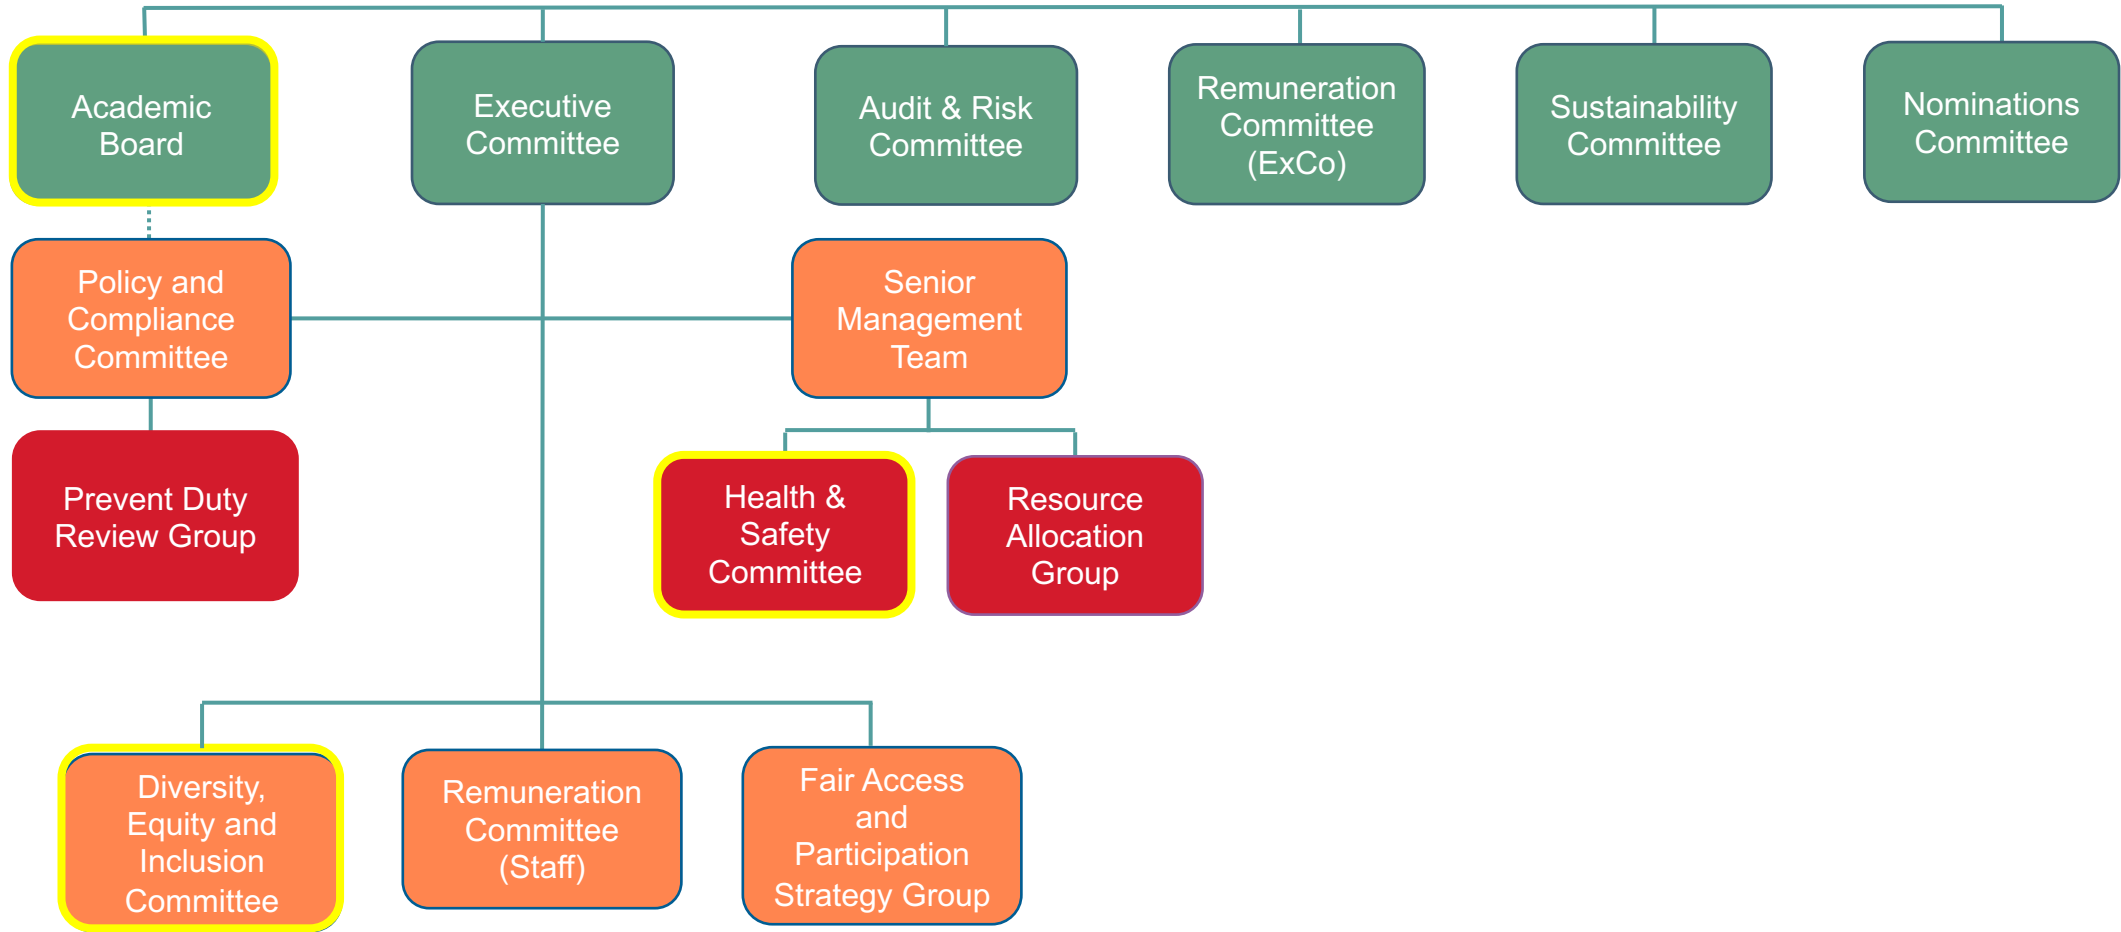

NORTHEASTERN LONDON BOARD OF GOVERNORS

Student Representative/Observer

Reporting Line

Note: panels for student or staff discipline and similar are convened as necessary and report annually to Academic Board and Northeastern London Board